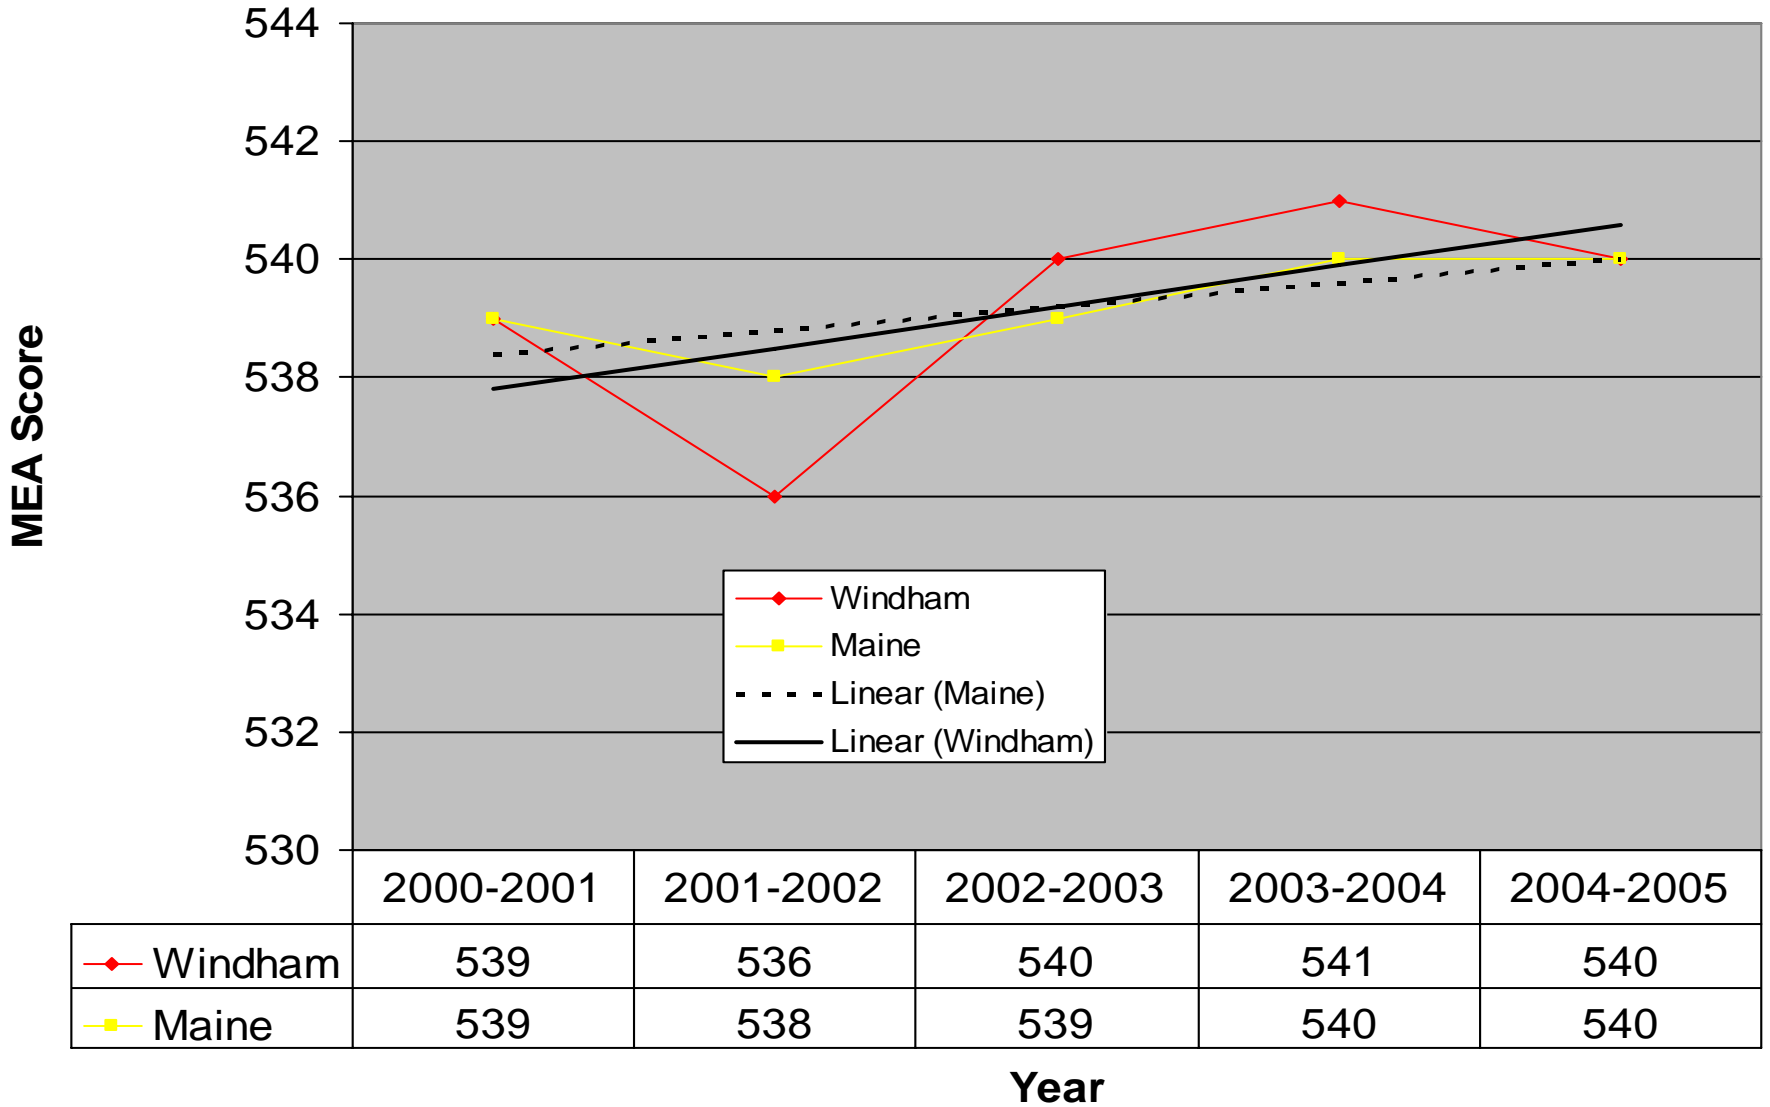

Grade 4 MEA Scores 2005

ELA - Writing

Year	District	State
2004	529	530
2005	529	530

ELA Reading

Year	District	State
2004	541	540
2005	540	540

Mathematics

Year	District	State
2004	533	534
2005	535	537

Science and Technology

Year	District	State
2004	527	527
2005	527	527

MEA Reading - Grade 4